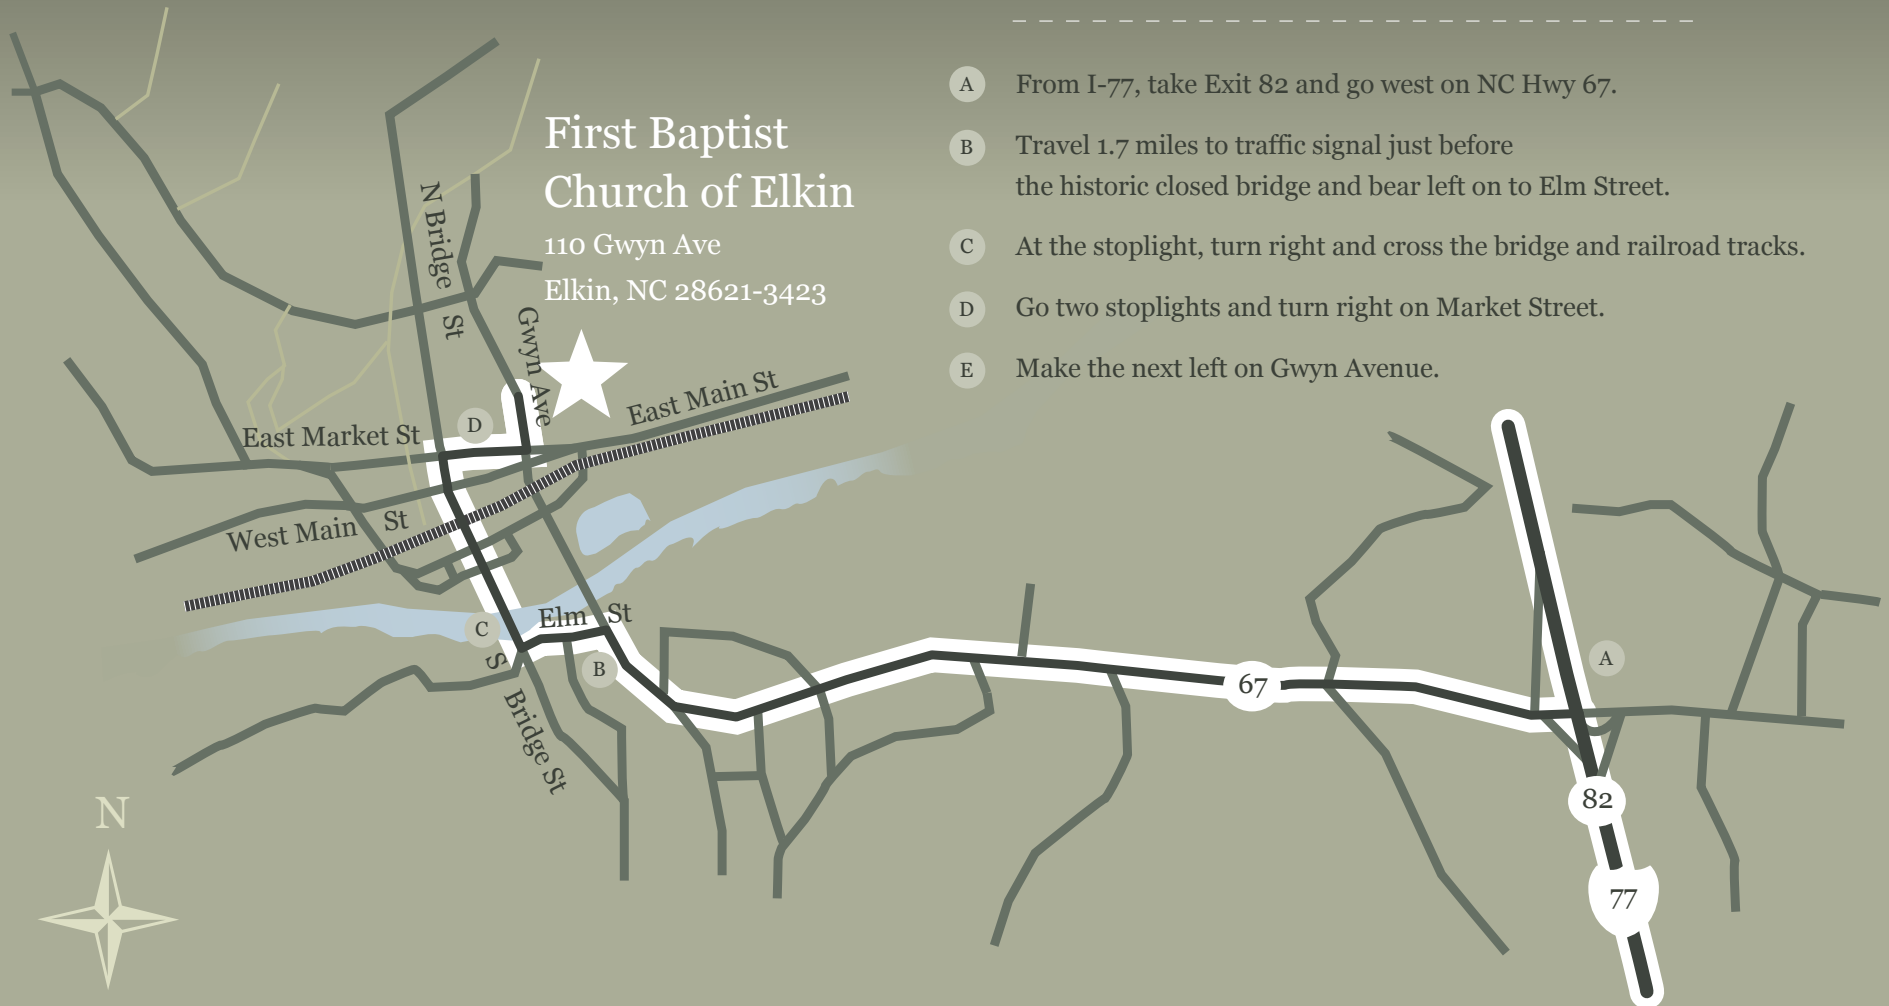

REMEMBERING
MARK GARNER

DIRECTIONS TO
First Baptist
Church of Elkin

First Baptist
Church of Elkin

110 Gwyn Ave
Elkin, NC 28621-3423

- A From I-77, take Exit 82 and go west on NC Hwy 67.
- B Travel 1.7 miles to traffic signal just before the historic closed bridge and bear left on to Elm Street.
- C At the stoplight, turn right and cross the bridge and railroad tracks.
- D Go two stoplights and turn right on Market Street.
- E Make the next left on Gwyn Avenue.